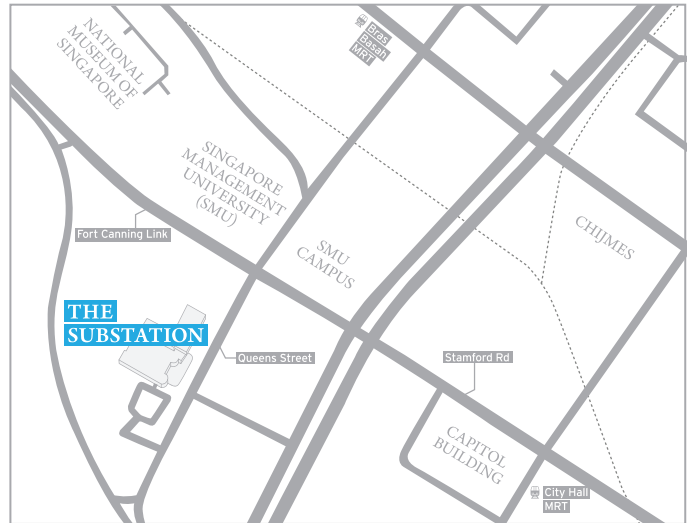

## FRINGE MAPS

**ESPLANADE – THEATRES BY THE BAY**  
1 Esplanade Drive, Singapore 038981

**MRT**  
City Hall, Esplanade

**Bus Services**  
10, 36, 36A, 36B, 56, 57, 70, 70M, 75, 77, 97, 97E, 106, 111, 128, 133, 133M, 162, 162M, 171, 195, 195A, 196, 531, 700, 700A, 857, 868, 960, 961, 971

**THE SUBSTATION**  
45 Armenian Street, Singapore 179939

**MRT**  
Bras Basah, City Hall, Dhoby Ghaut

**Bus Services**  
36, 56, 57, 70X, 75, 97, 111, 133, 162M, 162X, 171, 171M, 181M, 195, 502, 700A, 857, 960, 961C, C1, C2, C3

**ION ART GALLERY**  
ION Orchard, 2 Orchard Turn #04-01, Singapore 238801

**MRT**  
Orchard

**Bus Services**  
7, 14, 14E, 16, 36, 65, 111, 123, 124, 128, 174, 143, 162, 162M, 174, 174E, 175, 502, 502A, 502B, 518, 518A, 518B