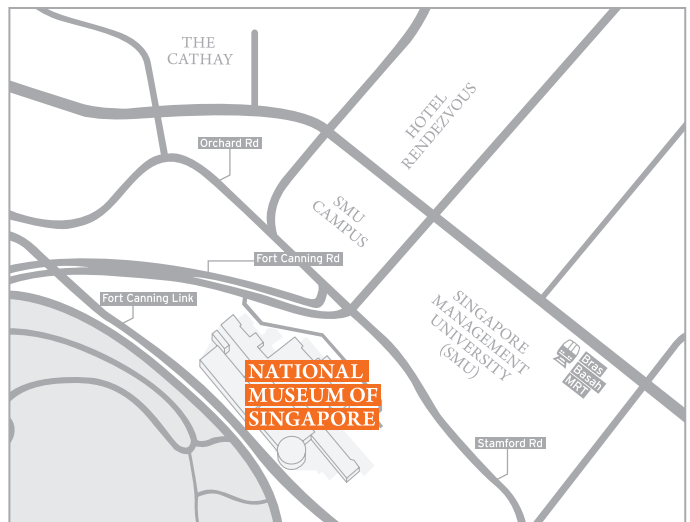

## FRINGE MAPS

**ESPLANADE – THEATRES BY THE BAY**  
1 Esplanade Drive, Singapore 038981

**MRT**  
City Hall, Esplanade

**Bus Services**  
10, 36, 36A, 36B, 56, 57, 70, 70M, 75, 77, 97, 97E, 106, 111, 128, 133, 133M, 162, 162M, 171, 195, 195A, 196, 531, 700, 700A, 857, 868, 960, 961, 971

**THE SUBSTATION**  
45 Armenian Street, Singapore 179939

**MRT**  
Bras Basah, City Hall, Dhoby Ghaut

**Bus Services**  
36, 56, 57, 70X, 75, 97, 111, 133, 162M, 162X, 171, 171M, 181M, 195, 502, 700A, 857, 960, 961C, C1, C2, C3

**ION ART GALLERY**  
ION Orchard, 2 Orchard Turn #04-01, Singapore 238801

**MRT**  
Orchard

**Bus Services**  
7, 14, 14E, 16, 36, 65, 111, 123, 124, 128, 174, 143, 162, 162M, 174, 174E, 175, 502, 502A, 502B, 518, 518A, 518B