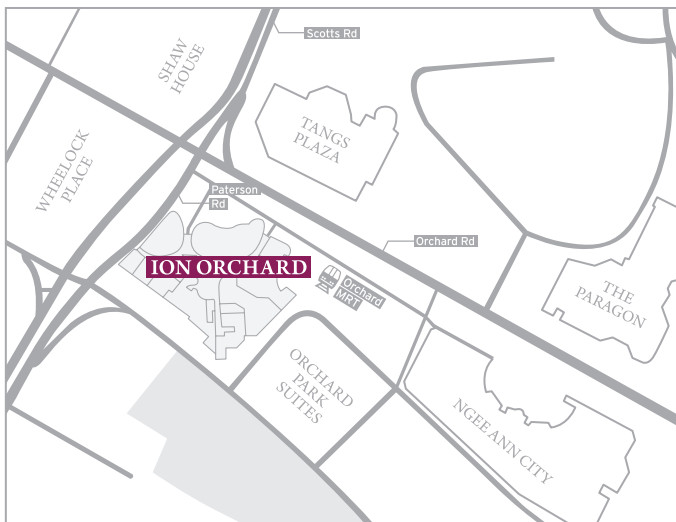

## FRINGE MAPS

**ESPLANADE – THEATRES BY THE BAY**  
1 Esplanade Drive, Singapore 038981

**MRT**  
City Hall, Esplanade

**Bus Services**  
10, 36, 36A, 36B, 56, 57, 70, 70M, 75, 77, 97, 97E, 106, 111, 128, 133, 133M, 162, 162M, 171, 195, 195A, 196, 531, 700, 700A, 857, 868, 960, 961, 971

**THE SUBSTATION**  
45 Armenian Street, Singapore 179939

**MRT**  
Bras Basah, City Hall, Dhoby Ghaut

**Bus Services**  
36, 56, 57, 70X, 75, 97, 111, 133, 162M, 162X, 171, 171M, 181M, 195, 502, 700A, 857, 960, 961C, C1, C2, C3